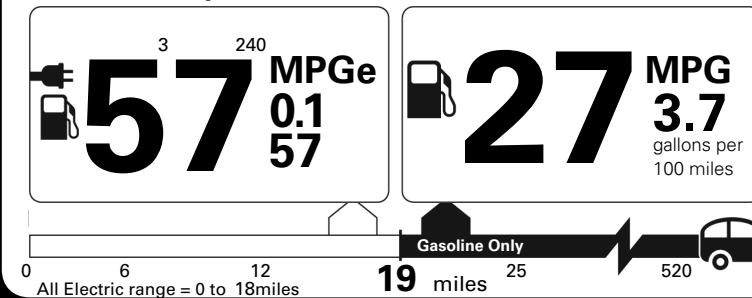

Metallic Paint 695.00

Protection Pkg Premier* 620.00

20" 5-Double Spoke Alloy Wheel 1,000.00

Harman Kardon Premium Sound 800.00

AIR QUALITY SYSTEM, MULTI FILTER3 250.00

Destination Charge 1,095.00

Total Suggested Retail Price: \$ 62,510.00

Fuel Economy and Environment

Plug-In Hybrid Vehicle
Electricity-Gasoline

Fuel Economy Small SUV 4WD range from 16 to 120 MPGe. The best vehicle rates 141 MPGe.

You **save**

\$ 0

in fuel costs over 5 years
compared to the average new vehicle.